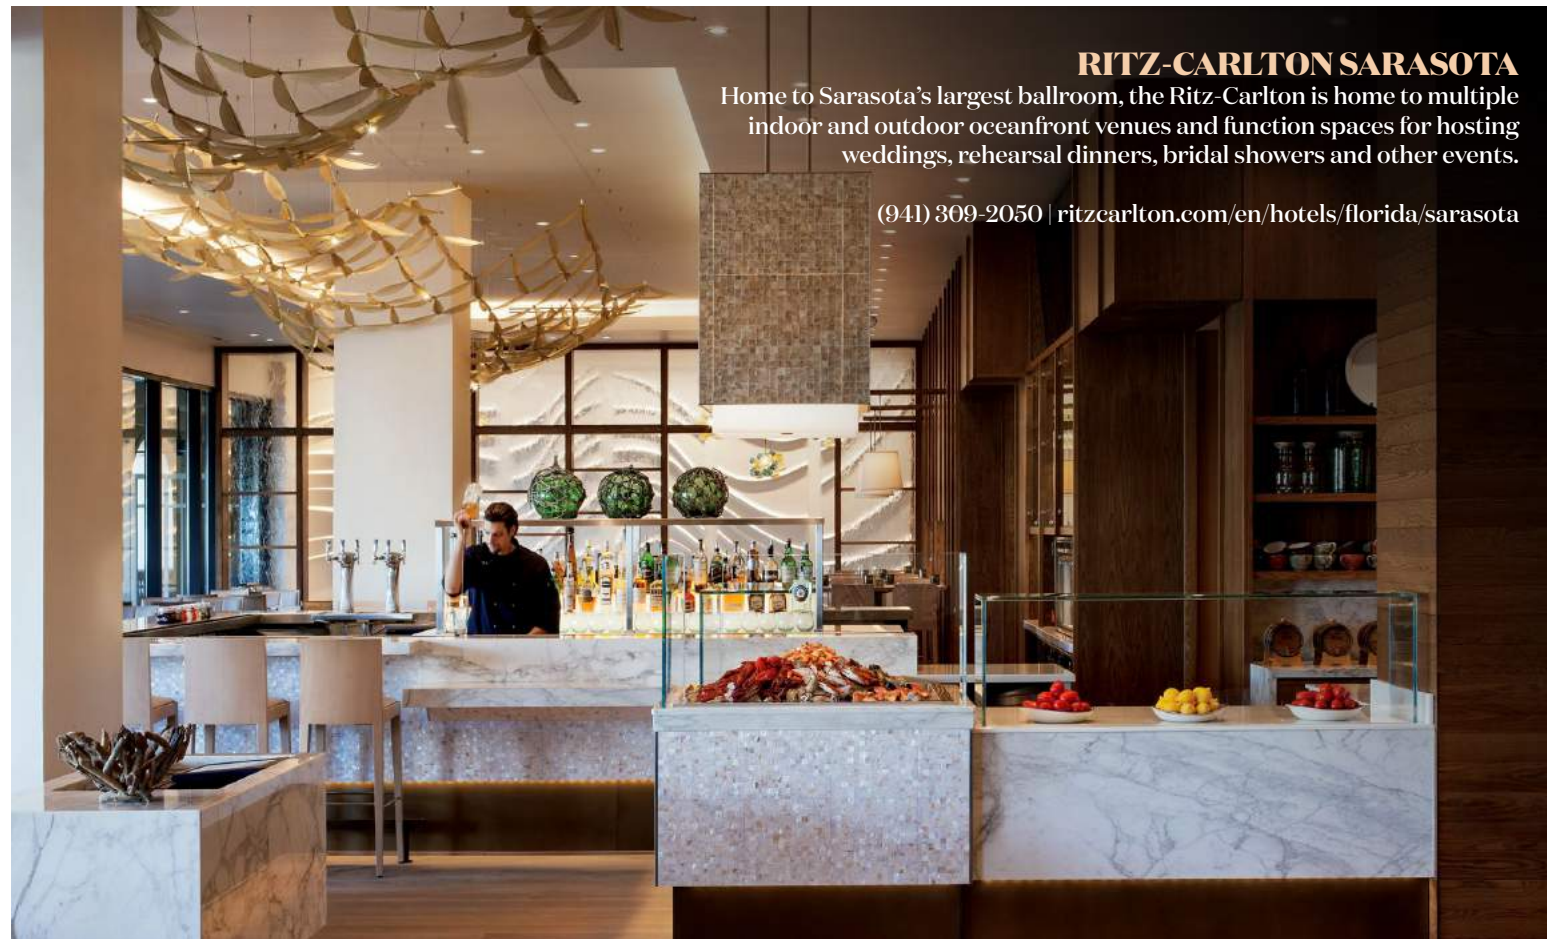

(813) 875-2000 | cateringbythefamily.com

Half-Page
Directory Only
Package -

\$1,299.00

RITZ-CARLTON SARASOTA

Home to Sarasota's largest ballroom, the Ritz-Carlton is home to multiple indoor and outdoor oceanfront venues and function spaces for hosting weddings, rehearsal dinners, bridal showers and other events.